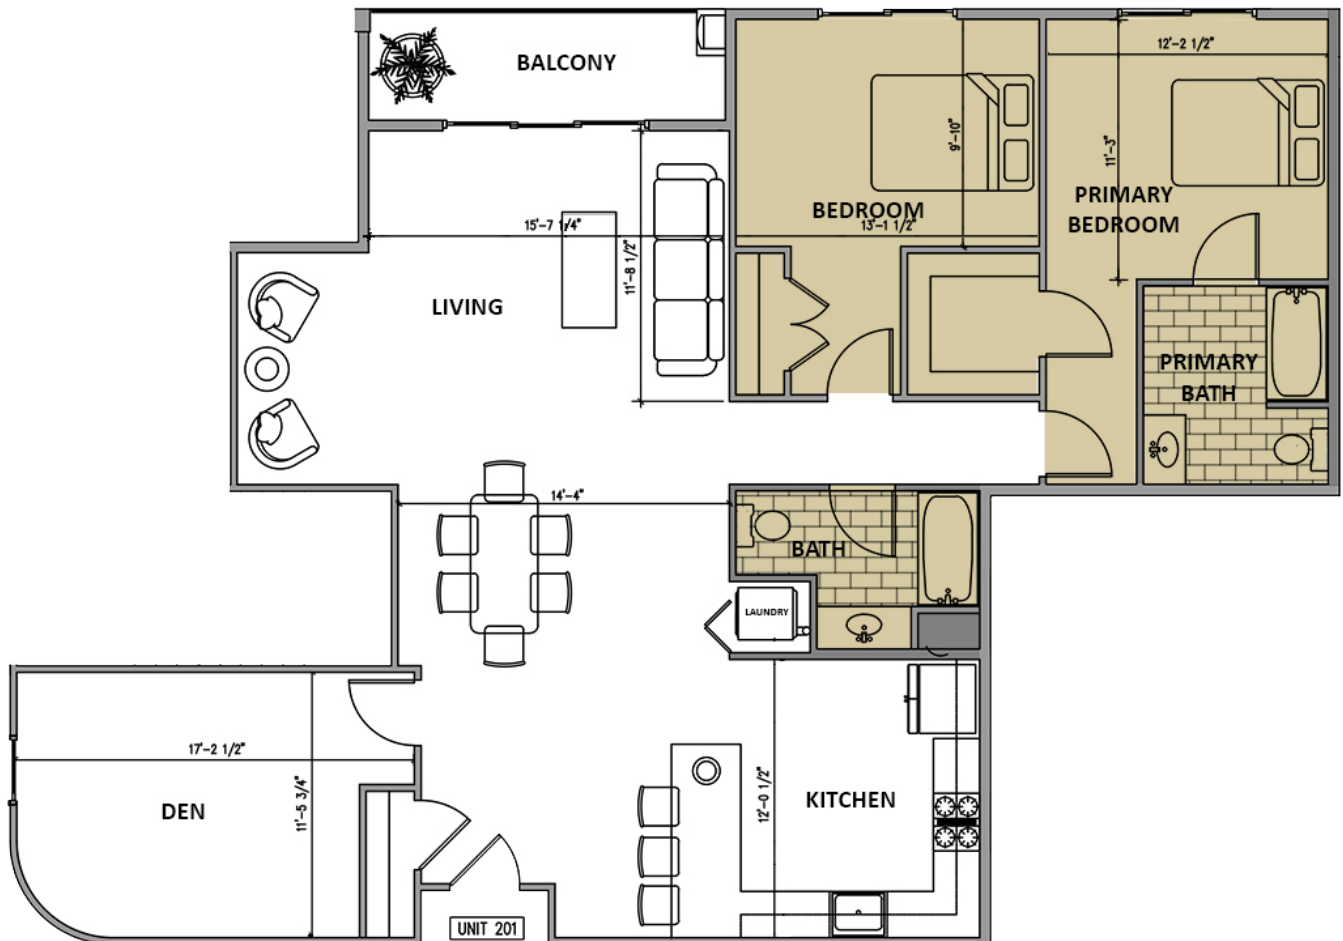

1946 OVERLAND

UNIT 201

Unit Type: 2 Bedroom
2 Bathroom
Den

Square Footage: 1,481 Interior
52 Exterior

Number of Units: 3
201 | 301 | 401

ADDRESS

1946 Overland Ave
Los Angeles, CA 90025

[Get Directions](#)