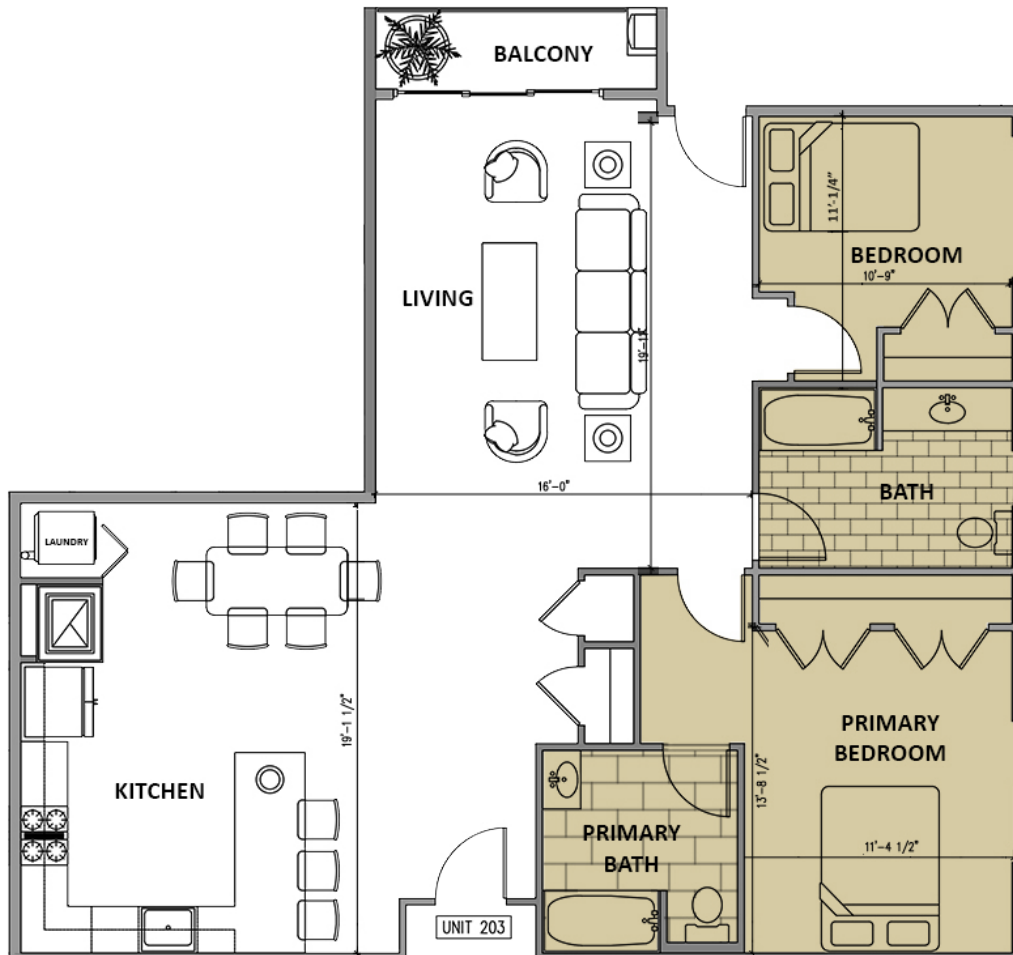

1946 OVERLAND

UNIT 203

Unit Type:	2 Bedroom 2 Bathroom
Square Footage:	1,293 Interior 53 Exterior
Number of Units:	3 203 303 403

ADDRESS

1946 Overland Ave
Los Angeles, CA 90025

[Get Directions](#)

CONTACT

661-434-5924