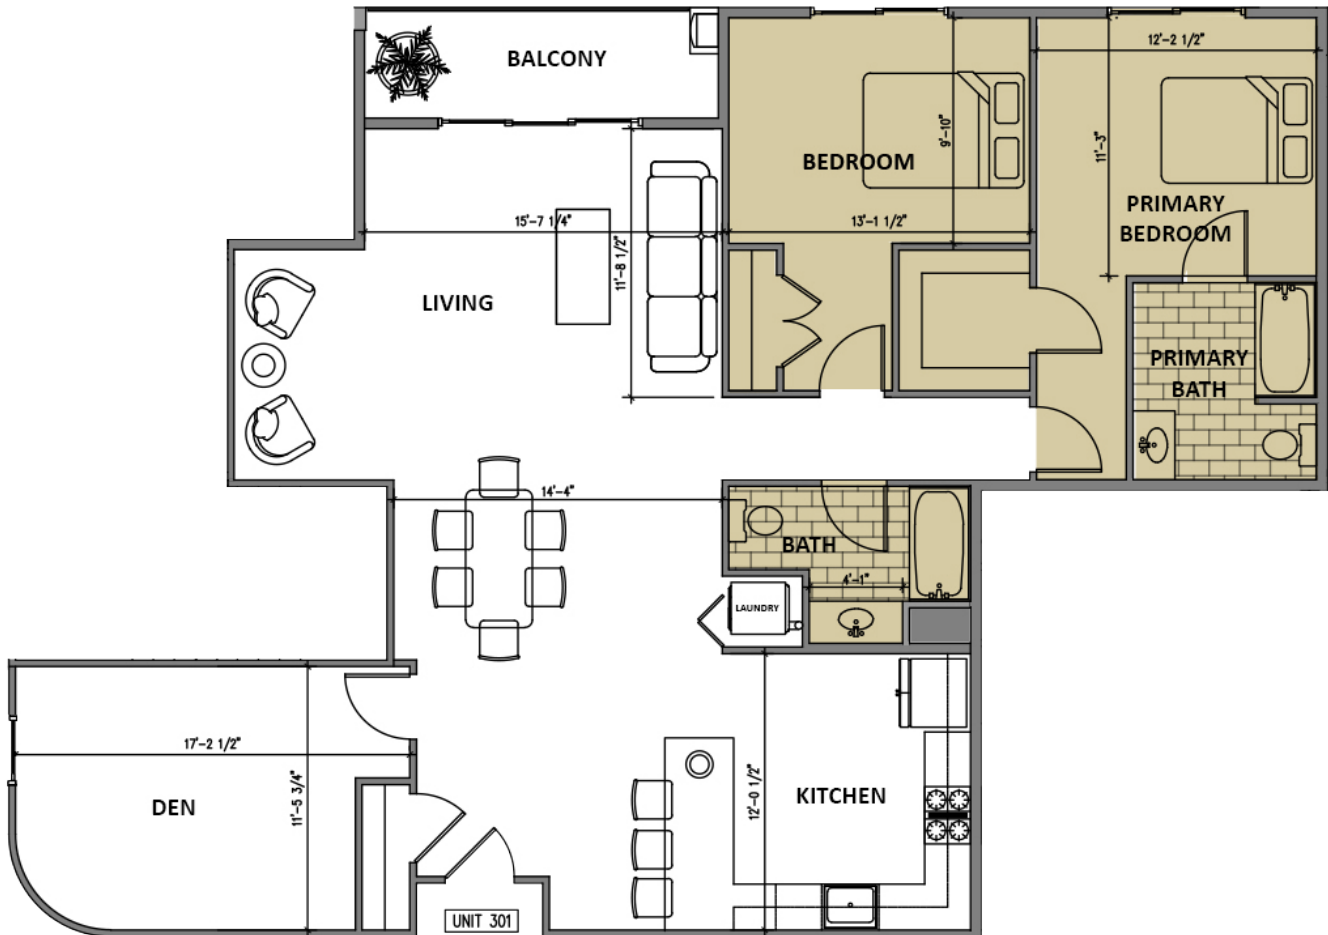

1946 OVERLAND

UNIT 301

Unit Type: 2 Bedroom
2 Bathroom
Den

Square Footage: 1,481 Interior
52 Exterior

Number of Units: 3
201 | 301 | 401

ADDRESS

1946 Overland Ave
Los Angeles, CA 90025

[Get Directions](#)