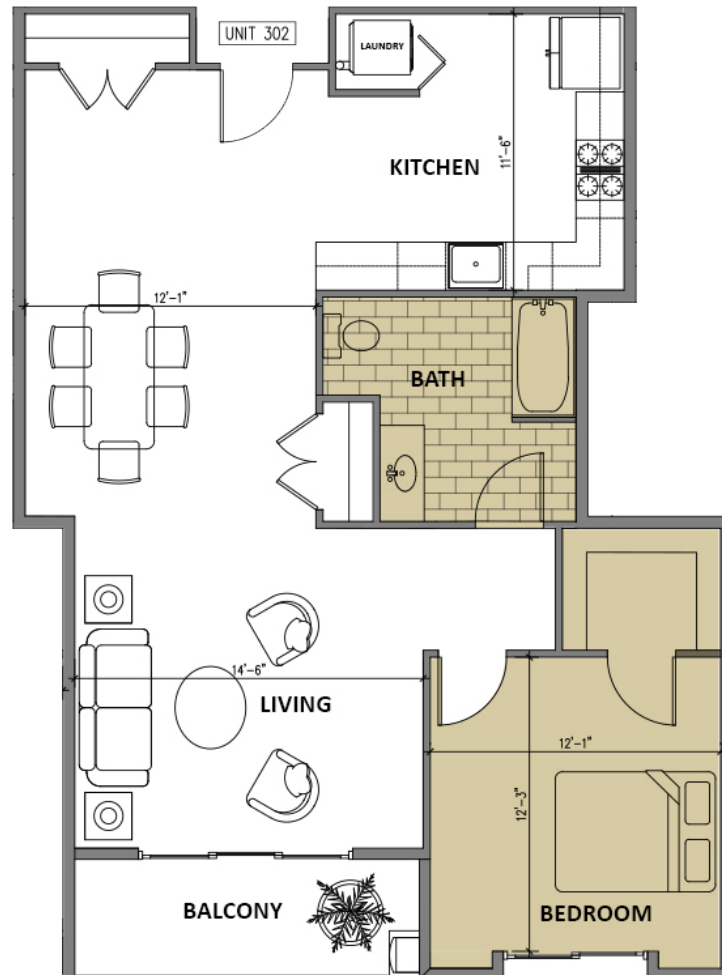

1946 OVERLAND

UNIT 302

Unit Type:	1 Bedroom 1 Bathroom
Square Footage:	919 Interior 70 Exterior
Number of Units:	3 202 302 402

ADDRESS

1946 Overland Ave
Los Angeles, CA 90025

[Get Directions](#)

CONTACT

661-434-5924