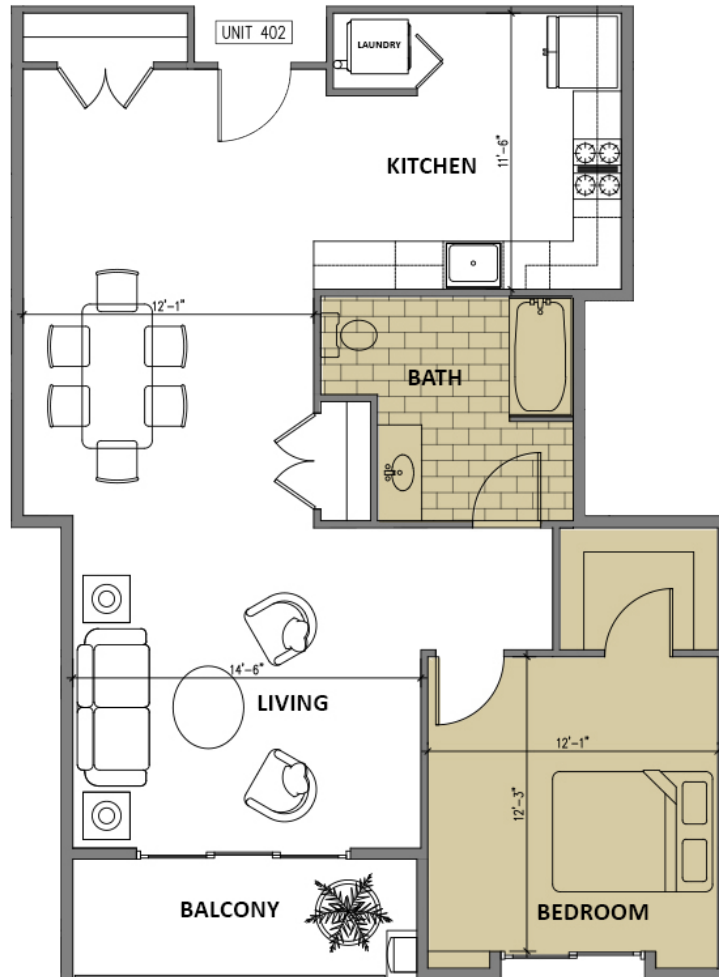

# 1946 OVERLAND

## UNIT 402

Unit Type:	1 Bedroom 1 Bathroom
Square Footage:	919 Interior 70 Exterior 278 Private Roof Deck
Number of Units:	3 202   302   402