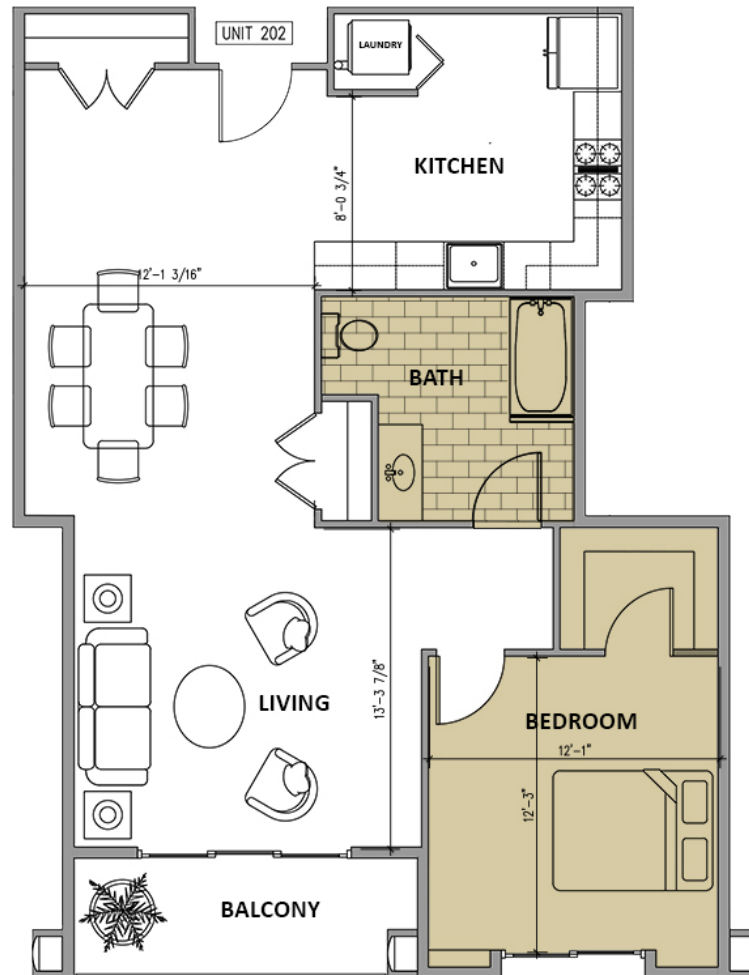

1946 OVERLAND

UNIT 202

Unit Type:	1 Bedroom 1 Bathroom
Square Footage:	919 Interior 70 Exterior
Number of Units:	3 202 302 402

ADDRESS

1946 Overland Ave
Los Angeles, CA 90025

[Get Directions](#)

CONTACT

661-434-5924