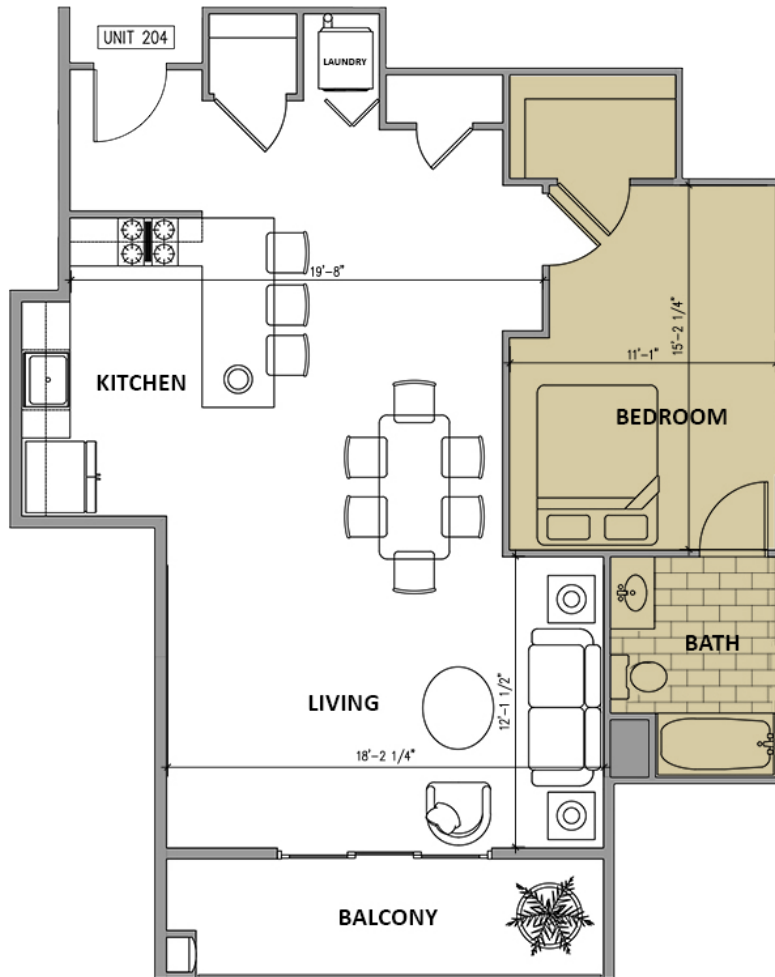

1946 OVERLAND

UNIT 204

Unit Type: 1 Bedroom
1 Bathroom

Square Footage: 927 Interior
127 Exterior

Number of Units: 3
204 | 304 | 404

ADDRESS

1946 Overland Ave
Los Angeles, CA 90025

[Get Directions](#)