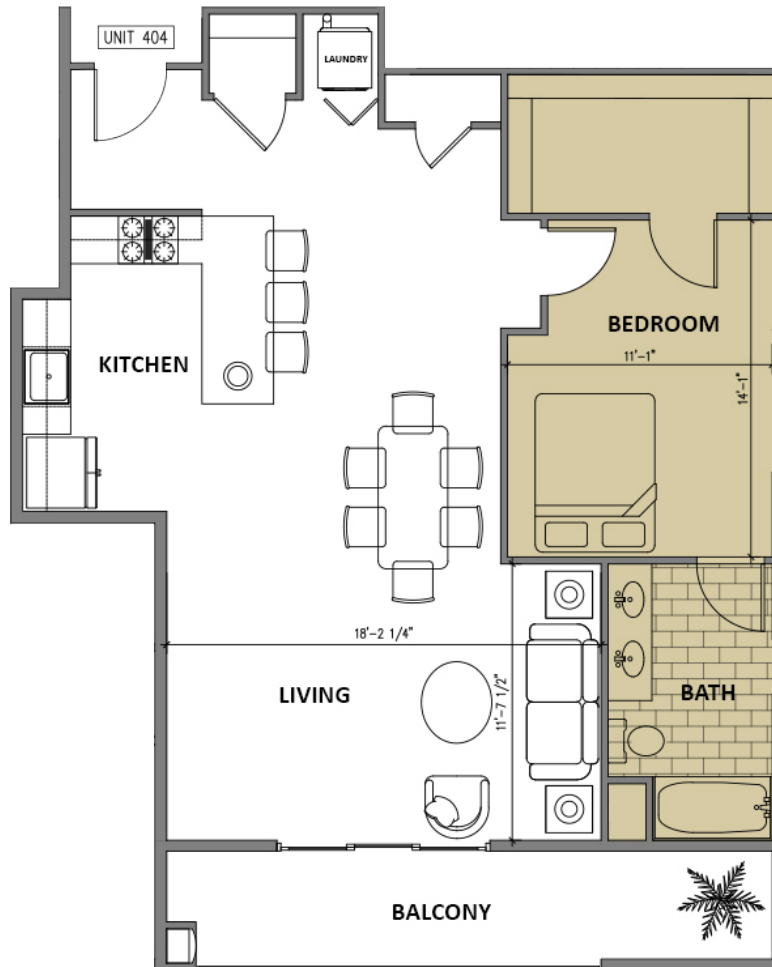

1946 OVERLAND

UNIT 404

Unit Type:	1 Bedroom 1 Bathroom
Square Footage:	927 Interior 127 Exterior 268 Private Roof Deck
Number of Units:	3 204 304 404

ADDRESS

1946 Overland Ave
Los Angeles, CA 90025

[Get Directions](#)